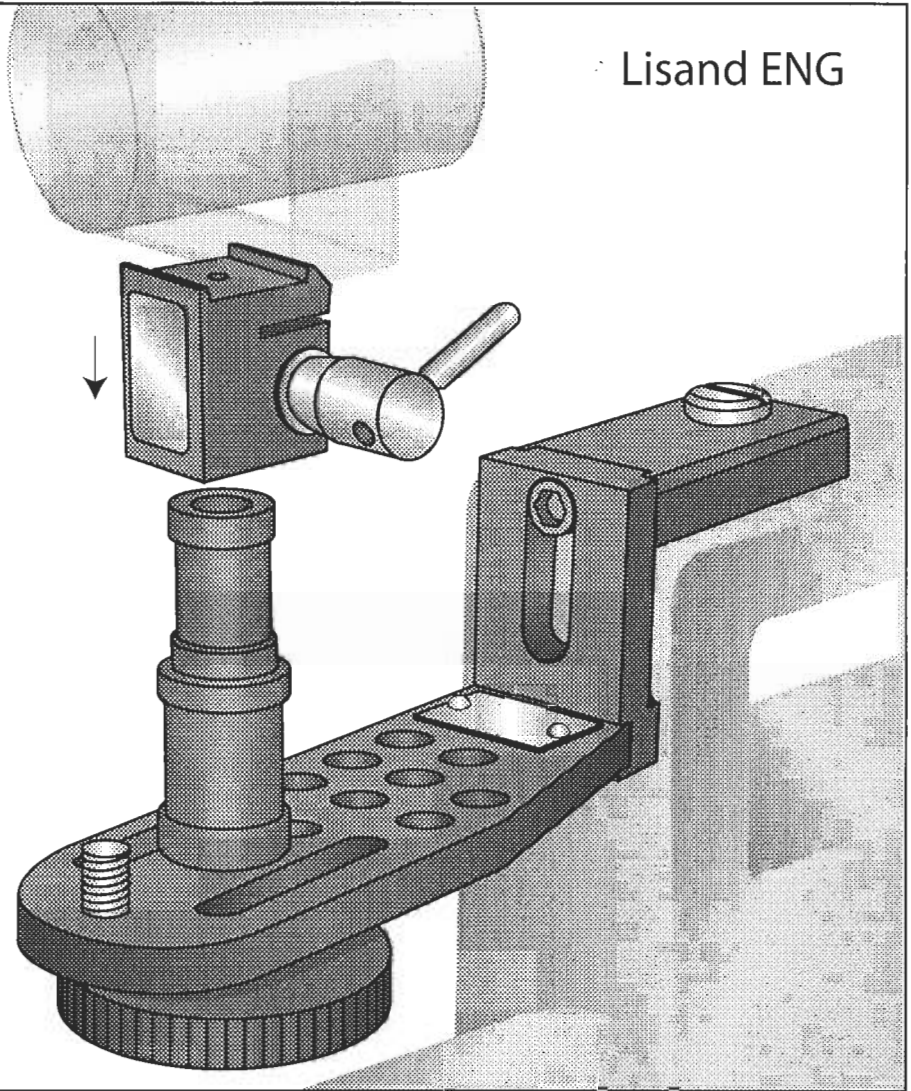

Peter lisand machine corporation

Peter Lisand Machine Corporation
352 Old River Road
Edgewater, New Jersey 07020
(201) 943-5600 FAX (201) 943-6913

Visit us at our website
www.peterlisand.com

Lisand Camera Light Brackets

Lisand ENG